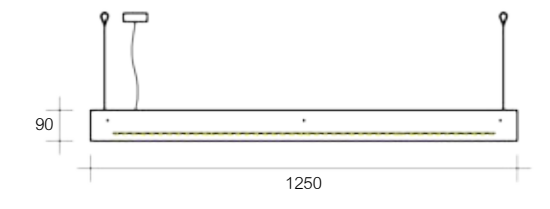

V02

Madera / Wood

V02 - 45

V02 - 65

Tira LED 14,4W / LED strip 14,4W